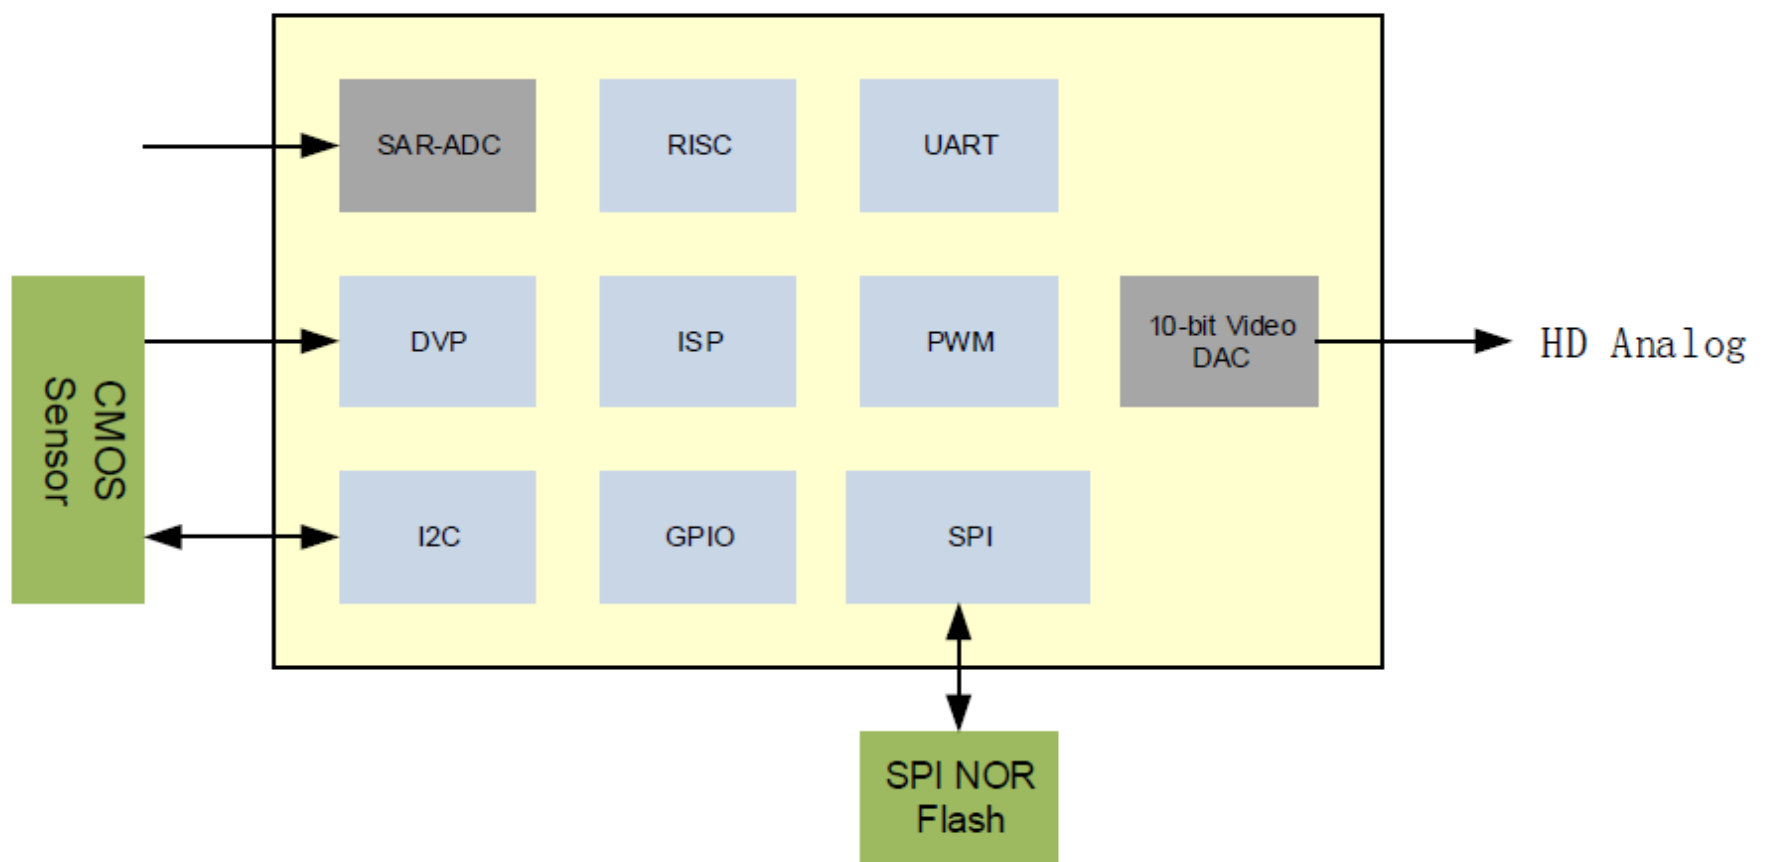

FH8536H: Good Lowlight performance & cost-effective 2M ISP for CCTV

P P MP P
 B
 P V
 P B
 B B
 P B

规格:

P	P	MP	M	M	P ()
	B			HD Analog : 3M, 1080P, 720P	
P	B	B		P: HD Analog : 1200TVL above (1080P)	
	B	V		P	
P	P	B		M	
	P			SADC	
	B			PWM	
	B			: °C °C	
			M	()	
				P	M B
MPB		MPB MPB		: L	

Diagram:

Typical Reference Design: